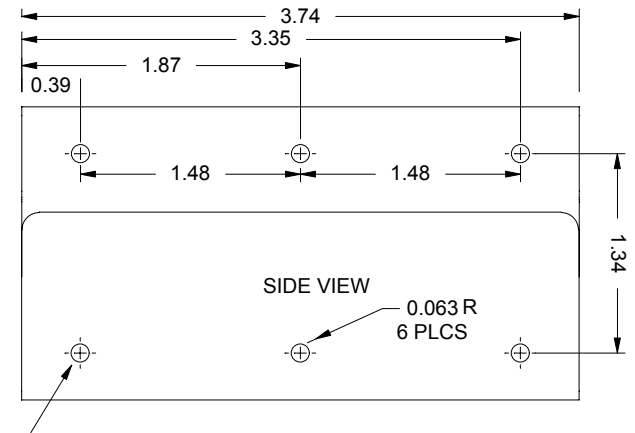

# RACK MOUNTED PRO PILOT SLEEVE DIMENSIONS

MOUNTING SCREW HOLES, 6 PLCS  
INTERNALLY RECESSED FOR #4 FLAT HEAD SCREWS