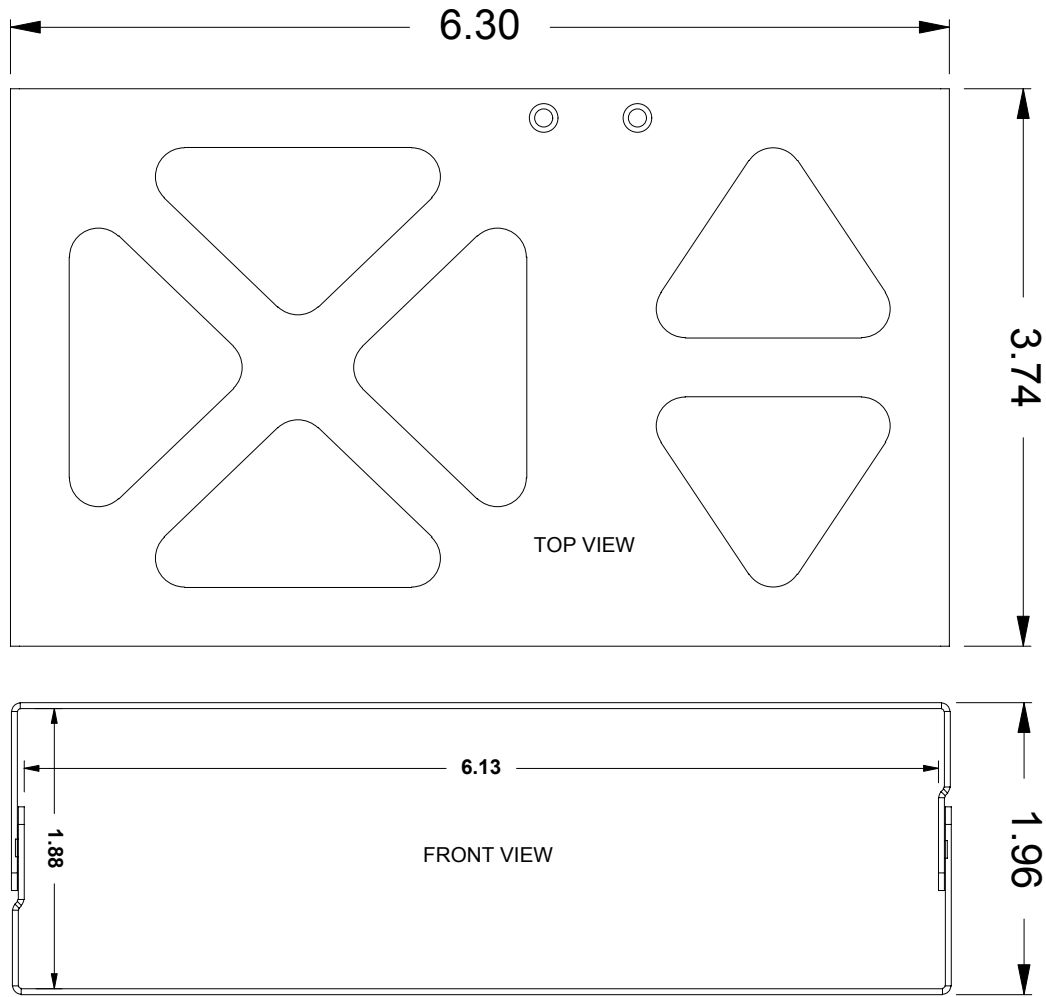

# RACK MOUNTED PRO PILOT SLEEVE DIMENSIONS

MOUNTING SCREW HOLES, 6 PLCS  
INTERNALLY RECESSED FOR #4 FLAT HEAD SCREWS