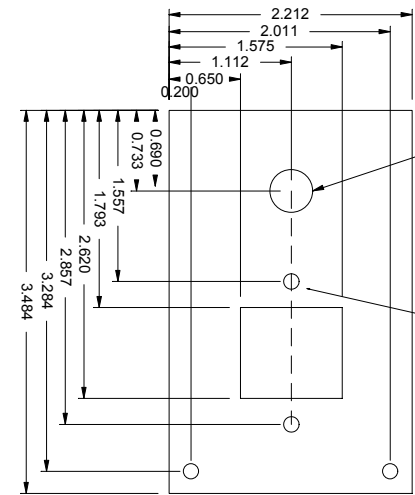

D = 0.140" 4 PLCS

SCALE - 1.00 INCH

D = 0.400"

D = 0.140" 4 PLCS

D = 0.400"

D = 0.140" 4 PLCS

D = 0.140" 6 PLCS

D = 0.400"

D = 0.140" 6 PLCS

TRIO AVIONICS

TITLE	AH SYSTEM BEZELS
DATE	05/11/5
REVISION	ORIGINAL
SCALE	NONE
RESP	C.BUSCH
DWG NO	AH-001-0003