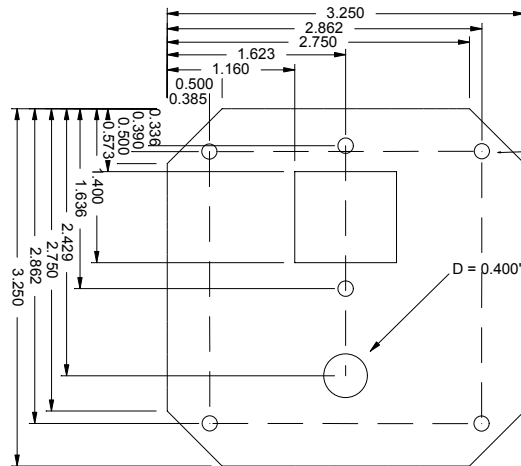

D = 0.140" 4 PLCS

SCALE - 1.00 INCH

D = 0.400"

D = 0.140" 4 PLCS

D = 0.400"

D = 0.140" 4 PLCS

D = 0.140" 6 PLCS

D = 0.400"

D = 0.140" 6 PLCS

TRIO AVIONICS

TITLE	AH SYSTEM BEZELS
DATE	05/11/5
REVISION	ORIGINAL
SCALE	NONE
RESP	C.BUSCH
DWG NO	AH-001-0003