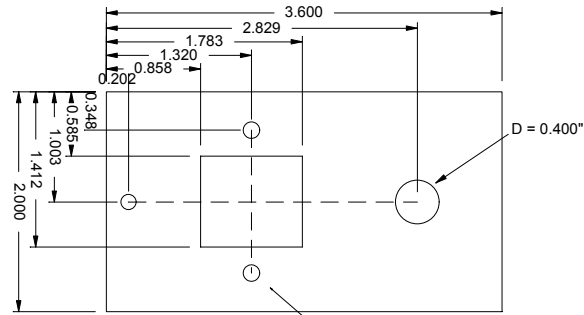

D = 0.140" 4 PLCS

SCALE - 1.00 INCH

D = 0.400"

D = 0.140" 4 PLCS

D = 0.400"

D = 0.140" 4 PLCS

D = 0.140" 6 PLCS

D = 0.400"

D = 0.140" 6 PLCS

TRIO AVIONICS

TITLE	AH SYSTEM BEZELS
DATE	05/11/5
REVISION	ORIGINAL
SCALE	NONE
RESP	C.BUSCH
DWG NO	AH-001-0003