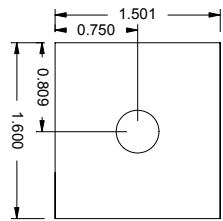

D = 0.140" 4 PLCS

SCALE - 1.00 INCH

D = 0.400"

D = 0.140" 4 PLCS

D = 0.400"

D = 0.140" 4 PLCS

D = 0.140" 6 PLCS

D = 0.400"

D = 0.140" 6 PLCS

TRIO AVIONICS

TITLE	AH SYSTEM BEZELS
DATE	05/11/5
REVISION	ORIGINAL
SCALE	NONE
RESP	C.BUSCH
DWG NO	AH-001-0003