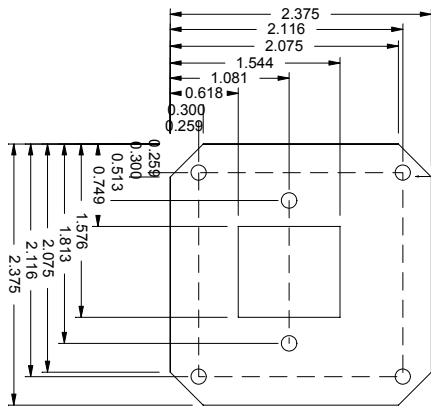

D = 0.140" 4 PLCS

SCALE - 1.00 INCH

D = 0.400"

D = 0.140" 4 PLCS

D = 0.400"

D = 0.140" 4 PLCS

D = 0.140" 6 PLCS

D = 0.400"

D = 0.140" 6 PLCS

TRIO AVIONICS

TITLE	AH SYSTEM BEZELS
DATE	05/11/5
REVISION	ORIGINAL
SCALE	NONE
RESP	C.BUSCH
DWG NO	AH-001-0003